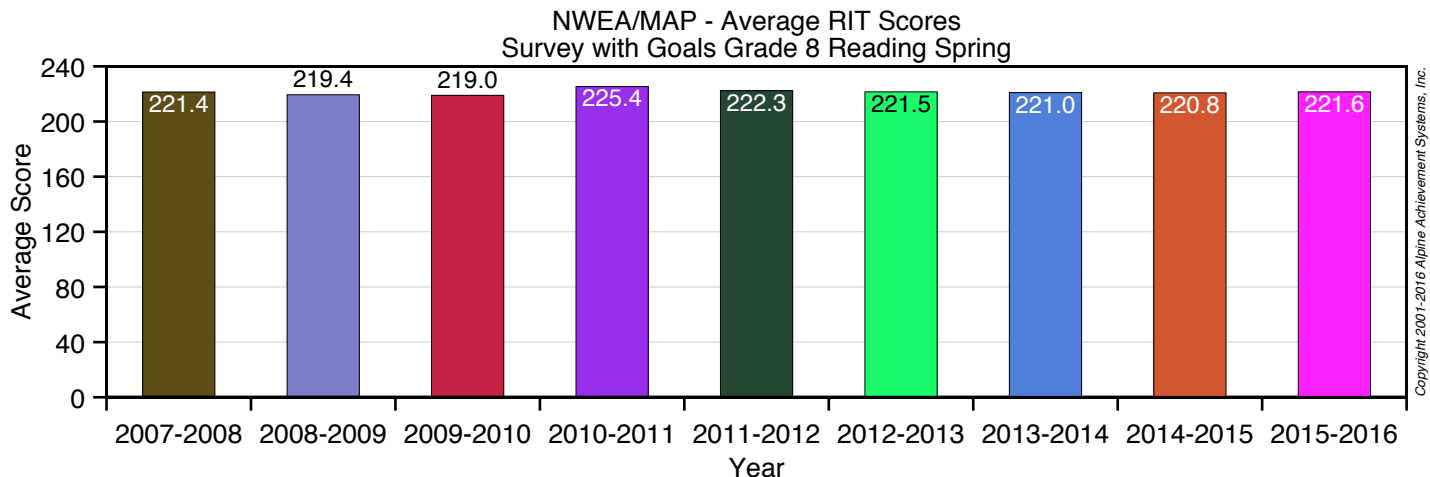

NWEA/MAP Cross-Sectional - Spg to Spg Sabin Middle School - Sabin Middle School