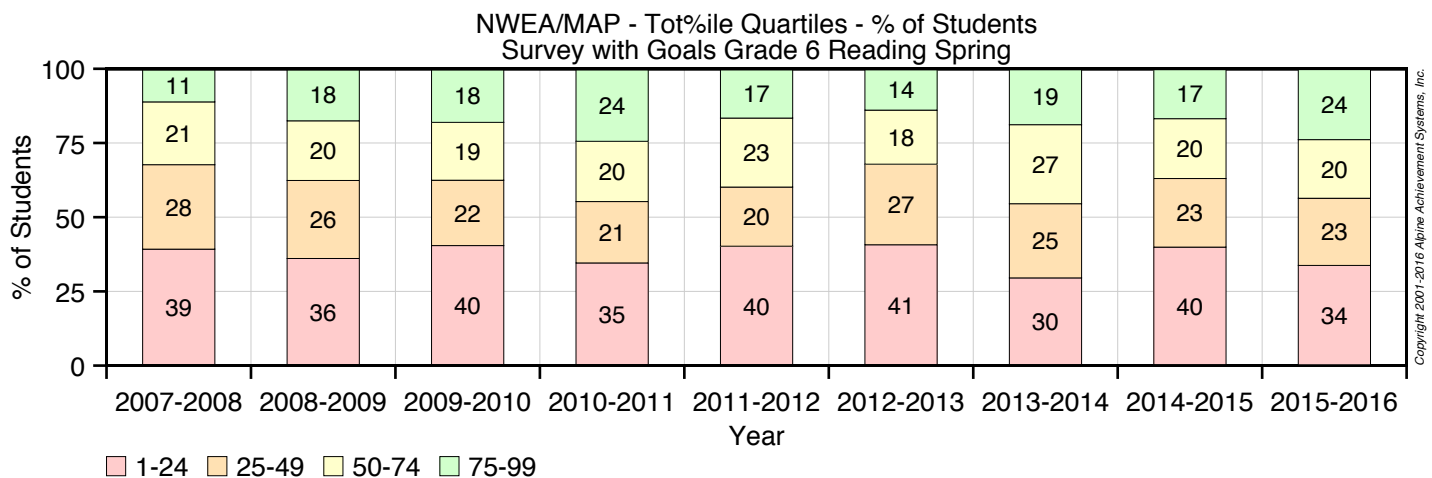

NWEA/MAP Cross-Sectional - Spg to Spg

for

Sabin Middle School - Sabin Middle School

Copyright 2001-2016 Alpine Achievement Systems, Inc.

Report generated: Wednesday, August 31, 2016

NWEA/MAP Cross-Sectional - Spg to Spg Sabin Middle School - Sabin Middle School