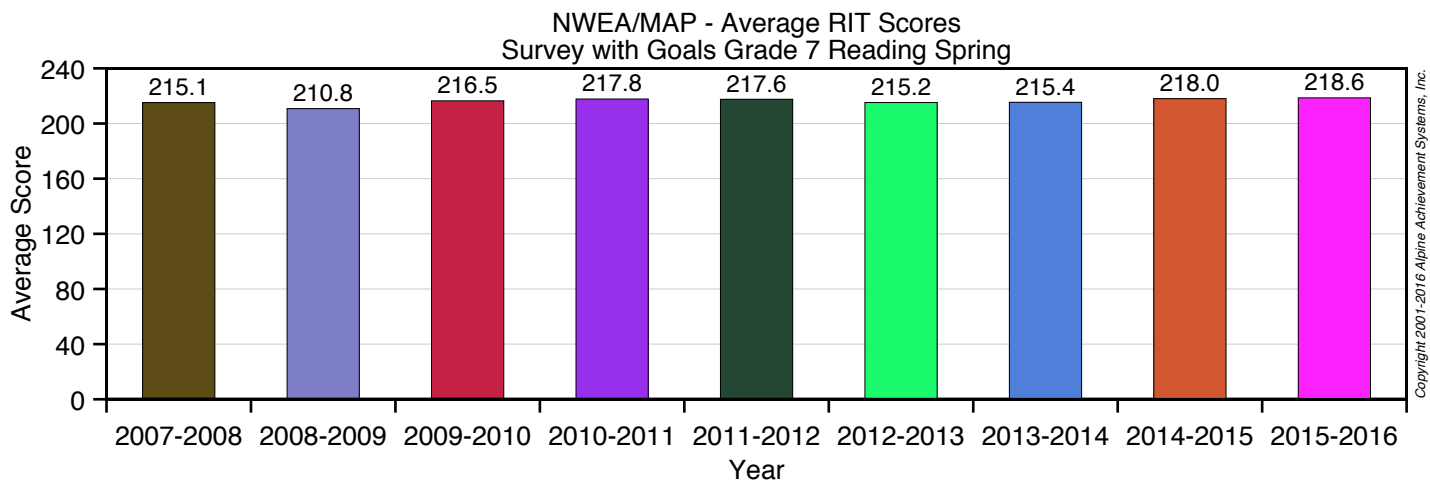

NWEA/MAP Cross-Sectional - Spg to Spg Sabin Middle School - Sabin Middle School