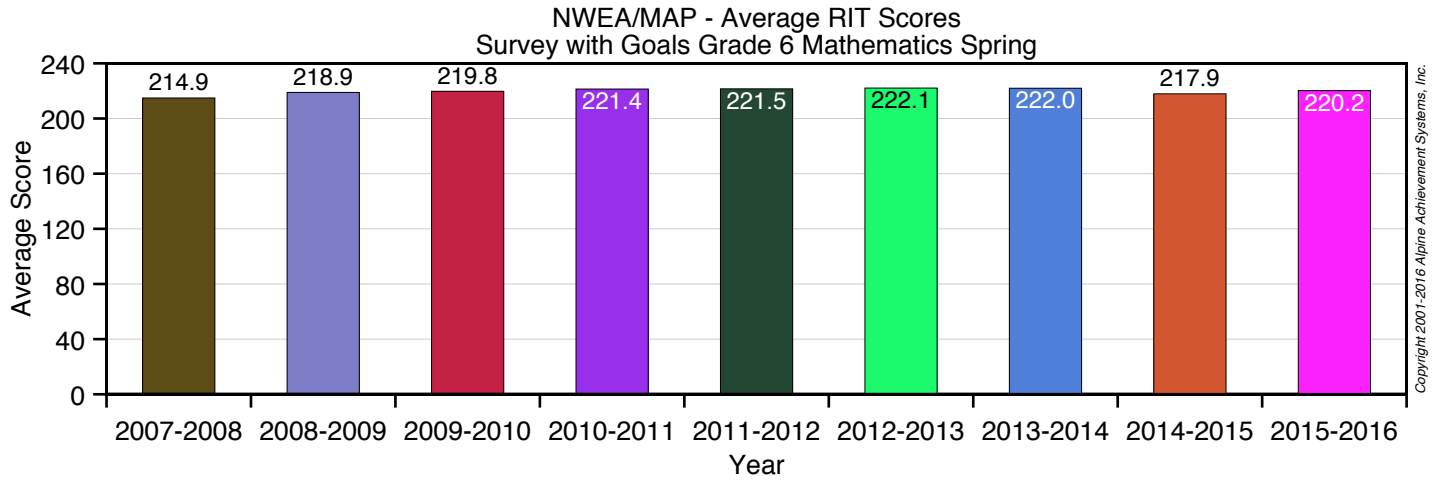

NWEA/MAP Cross-Sectional - Spg to Spg Sabin Middle School - Sabin Middle School