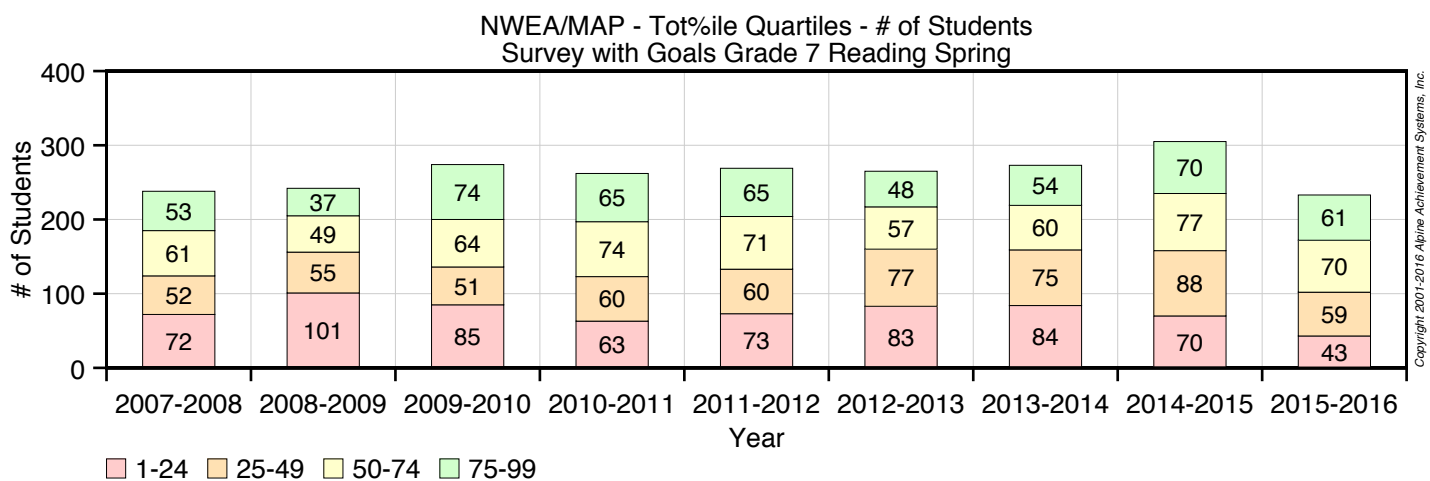

NWEA/MAP Cross-Sectional - Spg to Spg Sabin Middle School - Sabin Middle School