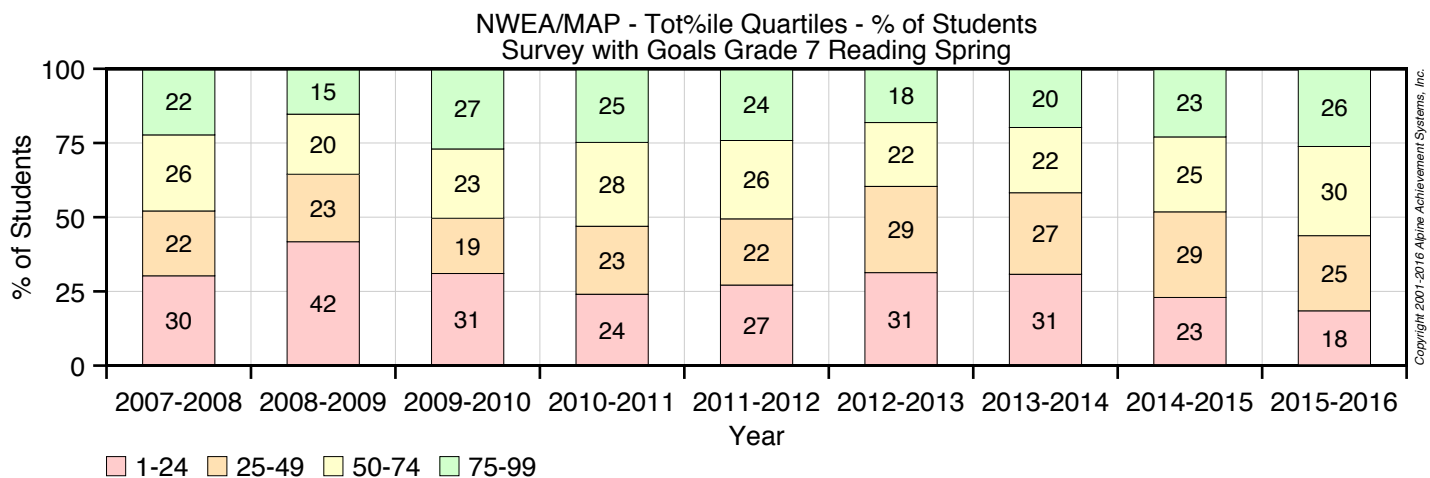

NWEA/MAP - Average RIT Scores
Survey with Goals Grade 7 Mathematics Spring

NWEA/MAP Cross-Sectional - Spg to Spg Sabin Middle School - Sabin Middle School