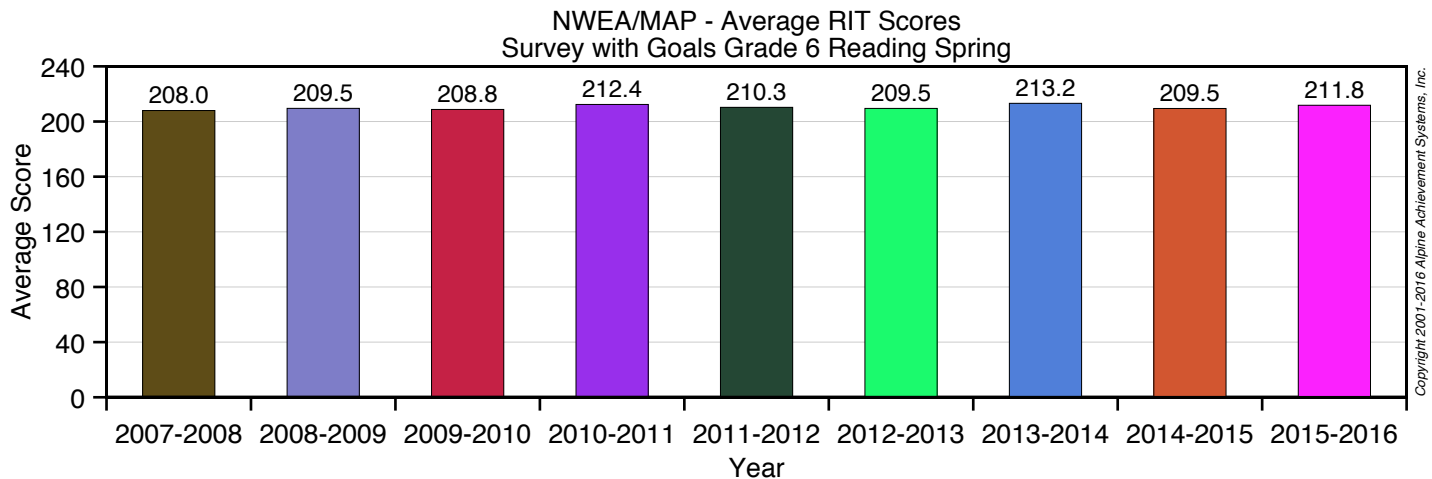

NWEA/MAP Cross-Sectional - Spg to Spg

for

Sabin Middle School - Sabin Middle School

Copyright 2001-2016 Alpine Achievement Systems, Inc.

Report generated: Wednesday, August 31, 2016

NWEA/MAP Cross-Sectional - Spg to Spg Sabin Middle School - Sabin Middle School