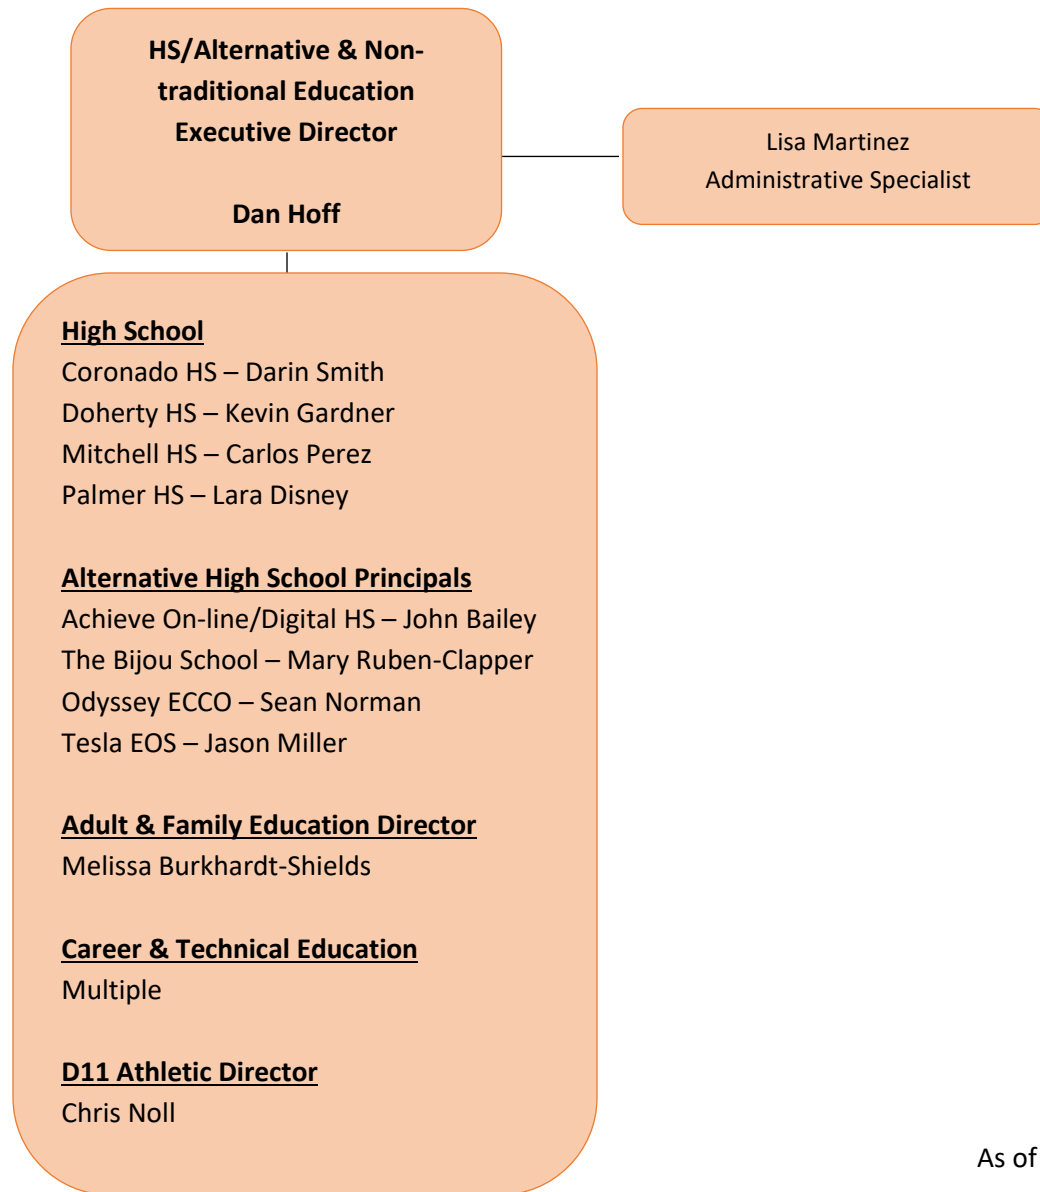

Executive Director of School Leadership (EDSL)- HS/Alternative & Non-traditional Education

As of 7/1/20