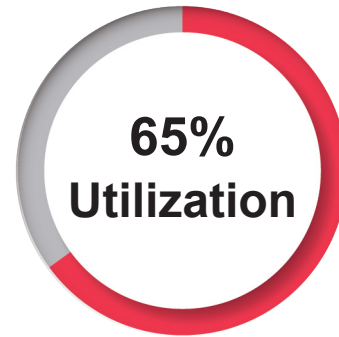

Free/Reduced Lunch (FRL) for School Year:

2018	2019	2020	2021	2022
23%	20%	22%	26%	23%

Performance Framework Plan Type:

2018	2019	2020*	2021**	2022
Performance	Performance	N/A	N/A	N/A

* Previous year's data carryover due to COVID-19 CMAS testing suspension.

** Previous year's data carryover due to COVID-19 limited testing procedure.

Permits In and Out for Fall of Year:

	2018	2019	2020	2021	2022
In	166	178	164	164	178
Out	0	0	N/A	0	0
Net	166	178	164	164	178

Student Achievement History Average Scale Score:

	2018	2019	2020*	2021**	2022
ELA 3	746	747	N/A	N/A	761
ELA 4	743	749	N/A	N/A	741
ELA 5	755	754	N/A	N/A	747
Math 3	747	755	N/A	N/A	764
Math 4	726	743	N/A	N/A	725
Math 5	724	740	N/A	N/A	732
***Science 5	610	603	N/A	N/A	N/A

* Previous year's data carryover due to COVID-19 CMAS testing suspension.

** Previous year's data carryover due to COVID-19 limited testing procedure.

ELA and Math scores range from 650 to 850 with a "meets" cut-point of 750.

*** Science scores range from 300 to 900; cut-points for "meets" varying by grade. 5th grade "meets" = 650.

Median Growth Percentile:

	2018	2019	2020*	2021**	2022
Reading / ELA	54	55	N/A	N/A	N/A
Math	35	74	N/A	N/A	N/A

* Previous year's data carryover due to COVID-19 CMAS testing suspension.

** Previous year's data carryover due to COVID-19 limited testing procedure.