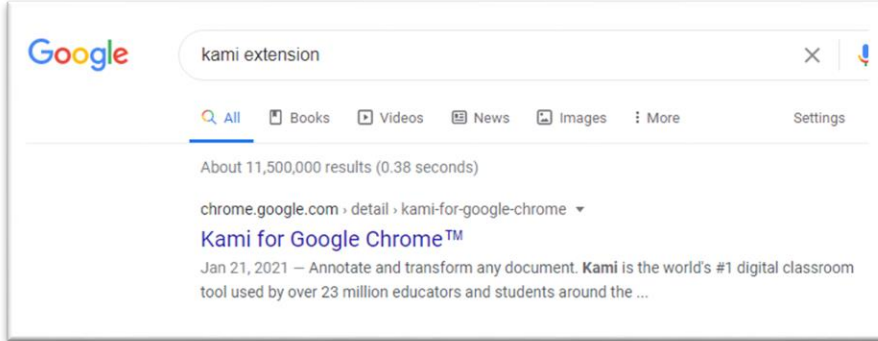

Add the Kami extension to Chrome

1. Log in to Chrome
 - a. Click on the icon, top right of browser
 - b. Log in using your D11 email & D11 password
2. Once logged in, search for **"kami extension"** in Google