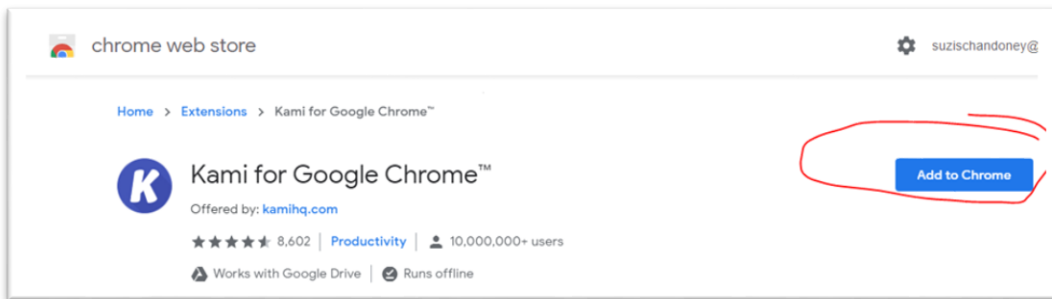

3. Click on **"Kami for Google Chrome"**