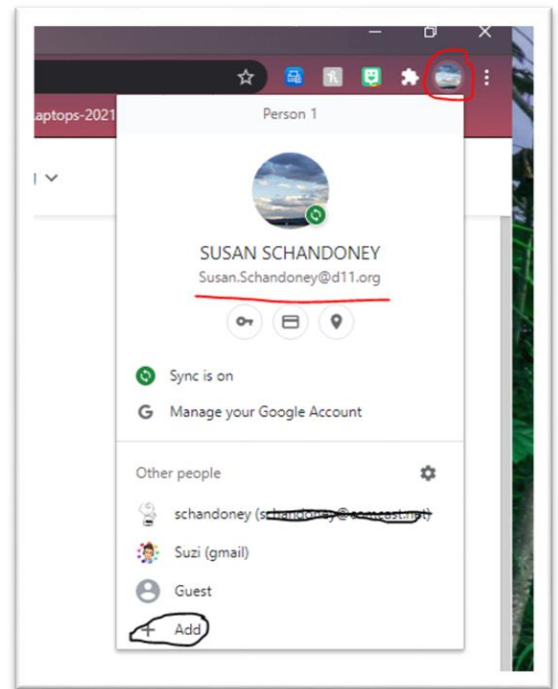

Add the Kami extension to Chrome

1. Log in to Chrome
 - a. Click on the icon, top right of browser
 - b. Log in using your D11 email & D11 password
2. Once logged in, search for **"kami extension"** in Google