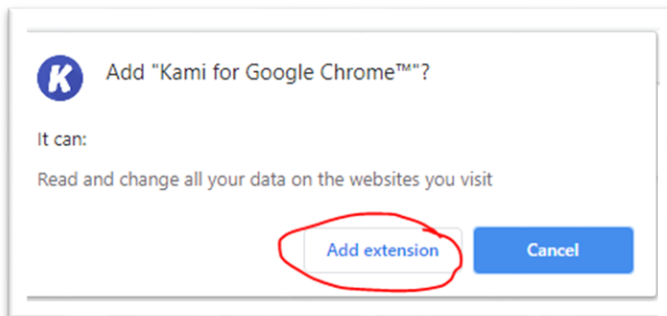

4. Click **"Add to Chrome"** and then **"Add extension"** when a box pops up