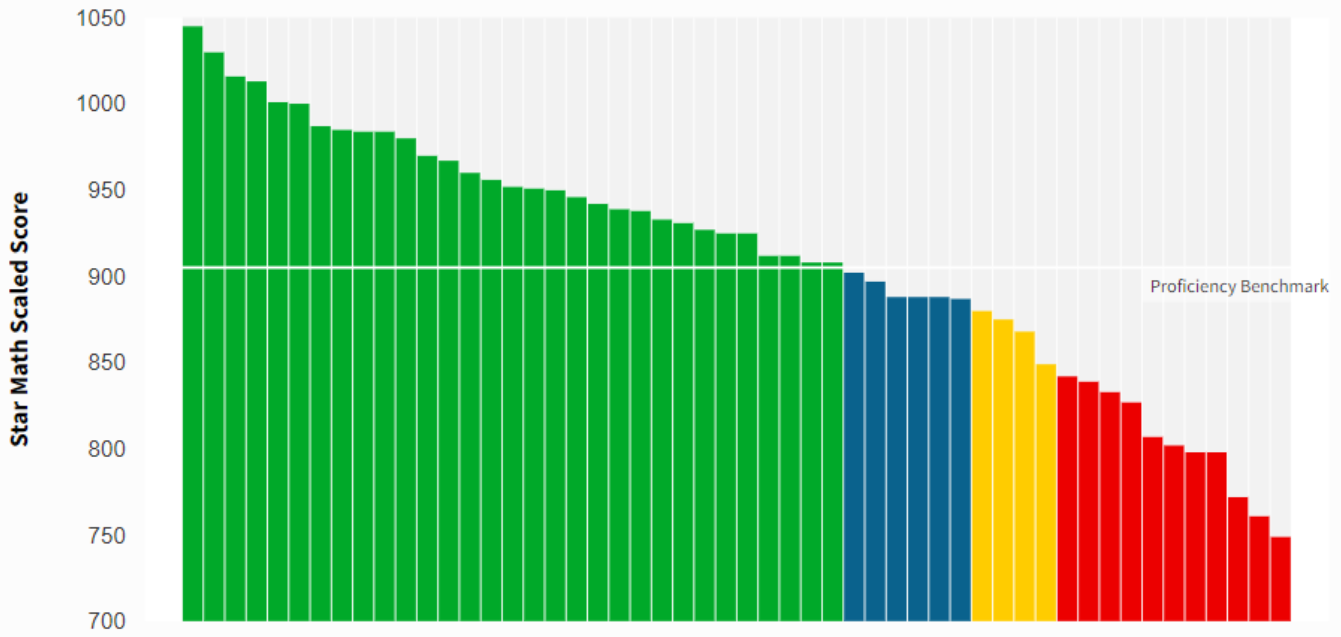

2nd Grade STAR Math Testing

Fall 2022

Categories/Levels	Current Benchmark		Students	
	Scaled Score	Percentile Rank	Number	Percent
At/Above Benchmark				
■ At/Above Benchmark	At/Above 851 SS	At/Above 40 PR	27	57%
Category Total			27	57%
Below Benchmark				
■ On Watch	Below 851 SS	At/Below 39 PR	4	9%
■ Intervention	Below 829 SS	At/Below 24 PR	7	15%
■ Urgent Intervention	Below 793 SS	At/Below 9 PR	9	19%

3rd Grade STAR Reading Testing

Fall 2022

Categories/Levels	Current Benchmark		Students	
	Scaled Score	Percentile Rank	Number	Percent
At/Above Benchmark				
At/Above Benchmark	At/Above 938 SS	At/Above 40 PR	23	49%
Category Total			23	49%
Below Benchmark				
On Watch	Below 938 SS	At/Below 39 PR	5	11%
Intervention	Below 908 SS	At/Below 24 PR	6	13%
Urgent Intervention	Below 864 SS	At/Below 9 PR	13	28%

3rd Grade STAR Math Testing

Fall 2022

Categories/Levels	Current Benchmark		Students	
	Scaled Score	Percentile Rank	Number	Percent
At/Above Benchmark				
At/Above Benchmark	At/Above 905 SS	At/Above 40 PR	31	60%
Category Total			31	60%
Below Benchmark				
On Watch	Below 905 SS	At/Below 39 PR	6	12%
Intervention	Below 883 SS	At/Below 24 PR	4	8%
Urgent Intervention	Below 848 SS	At/Below 9 PR	11	21%