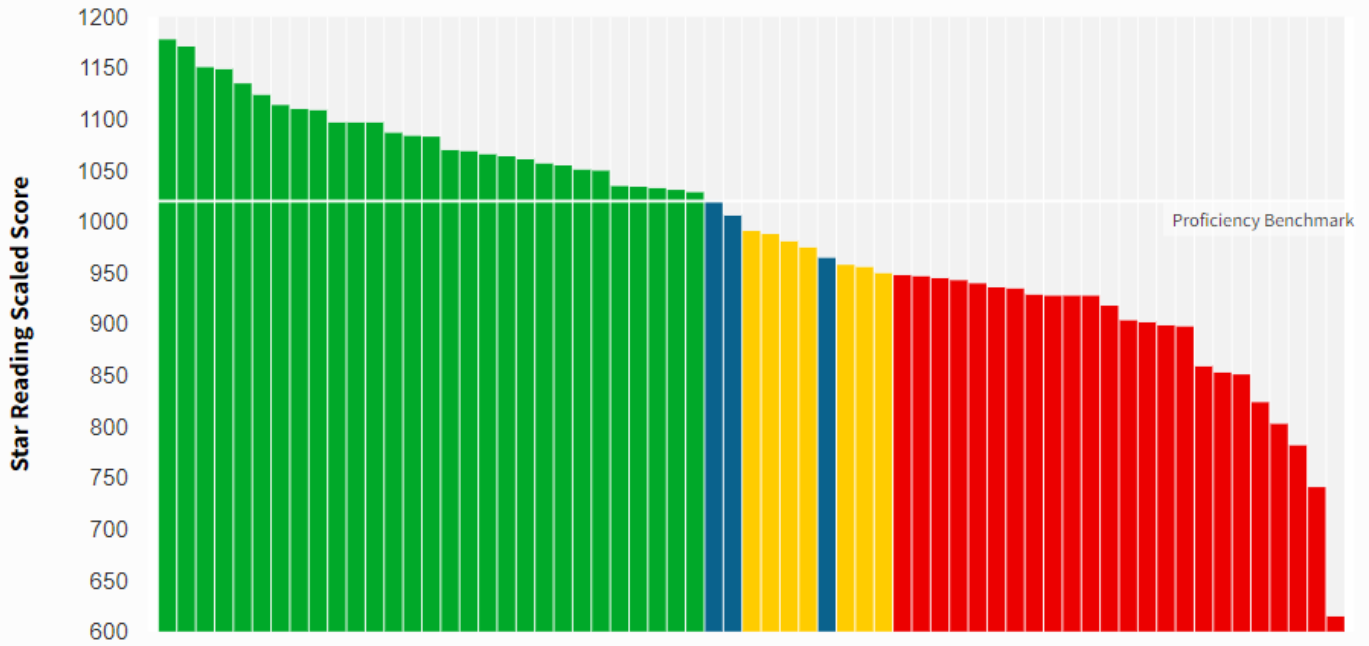

4th Grade STAR Reading Testing

Fall 2022

Categories/Levels	Current Benchmark		Students	
	Scaled Score	Percentile Rank	Number	Percent
At/Above Benchmark				
At/Above Benchmark	At/Above 982 SS	At/Above 40 PR	32	55%
Category Total			32	55%
Below Benchmark				
On Watch	Below 982 SS	At/Below 39 PR	7	12%
Intervention	Below 954 SS	At/Below 24 PR	6	10%
Urgent Intervention	Below 913 SS	At/Below 9 PR	13	22%

4th Grade STAR Math Testing

Fall 2022

Categories/Levels	Current Benchmark		Students	
	Scaled Score	Percentile Rank	Number	Percent
At/Above Benchmark				
At/Above Benchmark	At/Above 956 SS	At/Above 40 PR	28	46%
Category Total			28	46%
Below Benchmark				
On Watch	Below 956 SS	At/Below 39 PR	10	16%
Intervention	Below 934 SS	At/Below 24 PR	10	16%
Urgent Intervention	Below 895 SS	At/Below 9 PR	13	21%

5th Grade STAR Reading Testing

Fall 2022

Categories/Levels	Current Benchmark		Students	
	Scaled Score	Percentile Rank	Number	Percent
At/Above Benchmark				
■ At/Above Benchmark	At/Above 1020 SS	At/Above 40 PR	29	46%
Category Total			29	46%
Below Benchmark				
■ On Watch	Below 1020 SS	At/Below 39 PR	3	5%
■ Intervention	Below 992 SS	At/Below 24 PR	7	11%
■ Urgent Intervention	Below 948 SS	At/Below 9 PR	24	38%