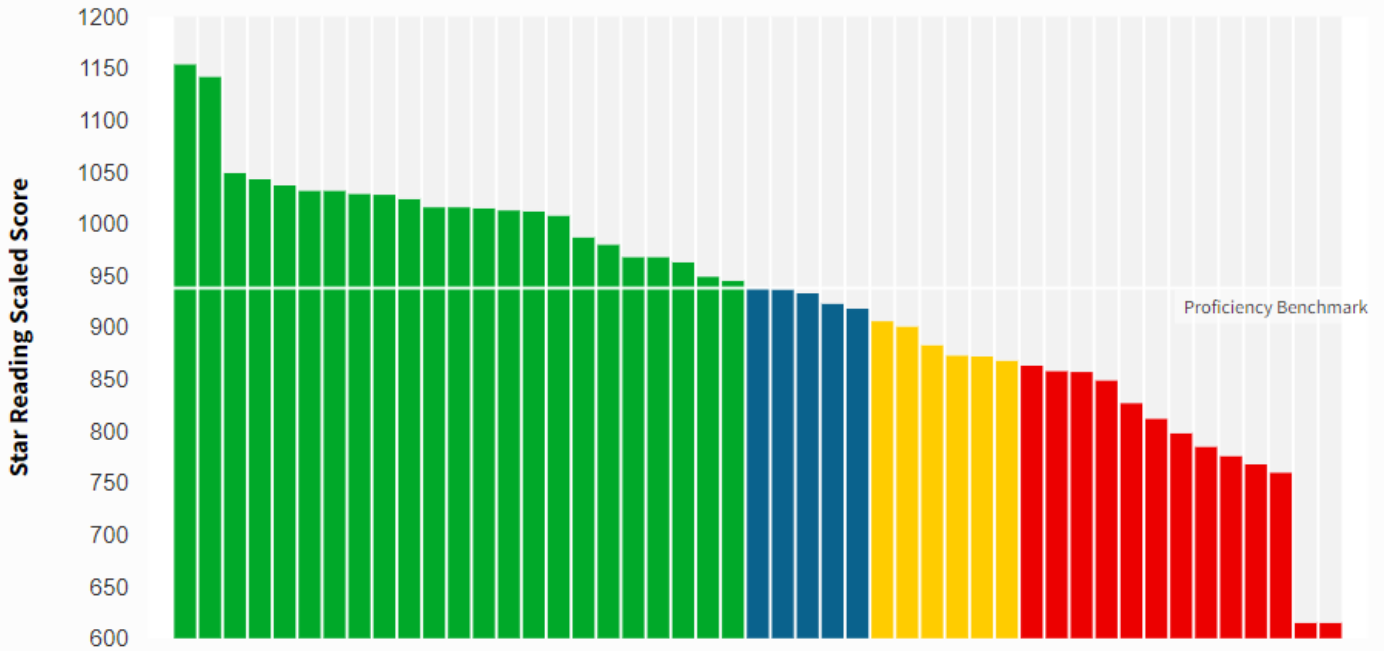

2nd Grade STAR Reading Testing

Fall 2022

Categories/Levels	Current Benchmark		Students	
	Scaled Score	Percentile Rank	Number	Percent
At/Above Benchmark				
■ At/Above Benchmark	At/Above 867 SS	At/Above 40 PR	21	54%
Category Total			21	54%
Below Benchmark				
■ On Watch	Below 867 SS	At/Below 39 PR	2	5%
■ Intervention	Below 835 SS	At/Below 24 PR	6	15%
■ Urgent Intervention	Below 794 SS	At/Below 9 PR	10	26%

2nd Grade STAR Math Testing

Fall 2022

Categories/Levels	Current Benchmark		Students	
	Scaled Score	Percentile Rank	Number	Percent
At/Above Benchmark				
■ At/Above Benchmark	At/Above 851 SS	At/Above 40 PR	27	57%
Category Total			27	57%
Below Benchmark				
■ On Watch	Below 851 SS	At/Below 39 PR	4	9%
■ Intervention	Below 829 SS	At/Below 24 PR	7	15%
■ Urgent Intervention	Below 793 SS	At/Below 9 PR	9	19%

3rd Grade STAR Reading Testing

Fall 2022

Categories/Levels	Current Benchmark		Students	
	Scaled Score	Percentile Rank	Number	Percent
At/Above Benchmark				
At/Above Benchmark	At/Above 938 SS	At/Above 40 PR	23	49%
Category Total			23	49%
Below Benchmark				
On Watch	Below 938 SS	At/Below 39 PR	5	11%
Intervention	Below 908 SS	At/Below 24 PR	6	13%
Urgent Intervention	Below 864 SS	At/Below 9 PR	13	28%