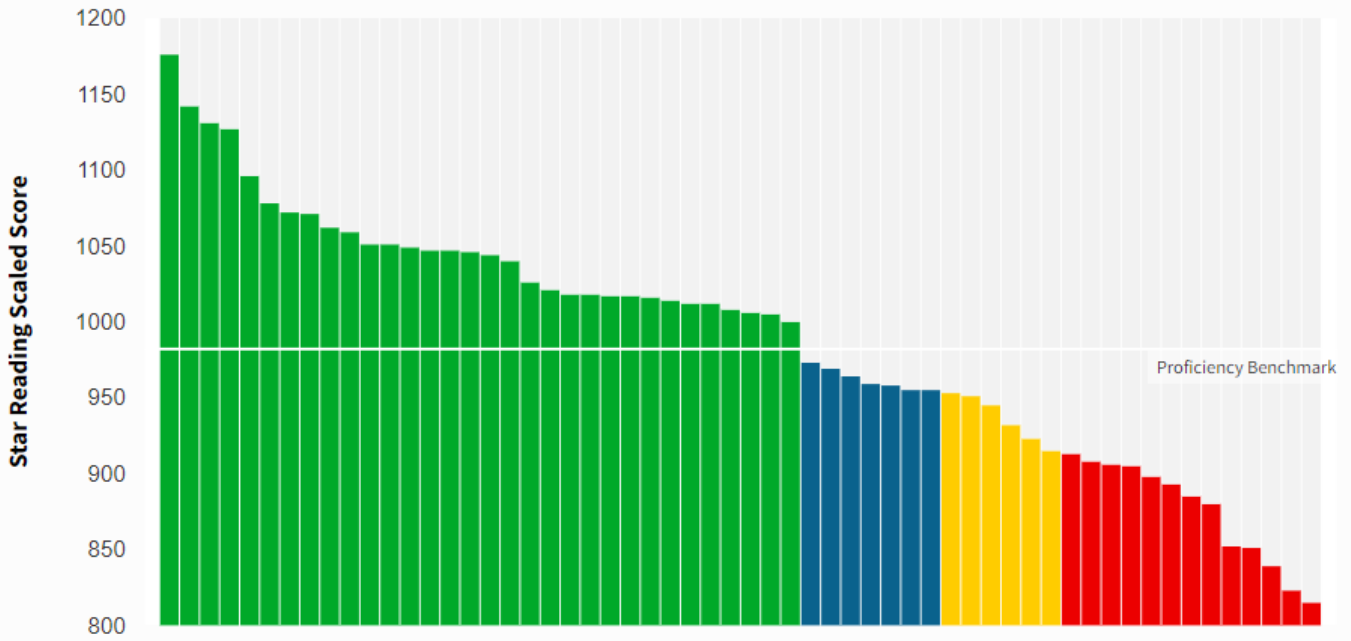

3rd Grade STAR Reading Testing

Fall 2022

Categories/Levels	Current Benchmark		Students	
	Scaled Score	Percentile Rank	Number	Percent
At/Above Benchmark				
At/Above Benchmark	At/Above 938 SS	At/Above 40 PR	23	49%
Category Total			23	49%
Below Benchmark				
On Watch	Below 938 SS	At/Below 39 PR	5	11%
Intervention	Below 908 SS	At/Below 24 PR	6	13%
Urgent Intervention	Below 864 SS	At/Below 9 PR	13	28%

3rd Grade STAR Math Testing

Fall 2022

Categories/Levels	Current Benchmark		Students	
	Scaled Score	Percentile Rank	Number	Percent
At/Above Benchmark				
At/Above Benchmark	At/Above 905 SS	At/Above 40 PR	31	60%
Category Total			31	60%
Below Benchmark				
On Watch	Below 905 SS	At/Below 39 PR	6	12%
Intervention	Below 883 SS	At/Below 24 PR	4	8%
Urgent Intervention	Below 848 SS	At/Below 9 PR	11	21%

4th Grade STAR Reading Testing

Fall 2022

Categories/Levels	Current Benchmark		Students	
	Scaled Score	Percentile Rank	Number	Percent
At/Above Benchmark				
At/Above Benchmark	At/Above 982 SS	At/Above 40 PR	32	55%
Category Total			32	55%
Below Benchmark				
On Watch	Below 982 SS	At/Below 39 PR	7	12%
Intervention	Below 954 SS	At/Below 24 PR	6	10%
Urgent Intervention	Below 913 SS	At/Below 9 PR	13	22%