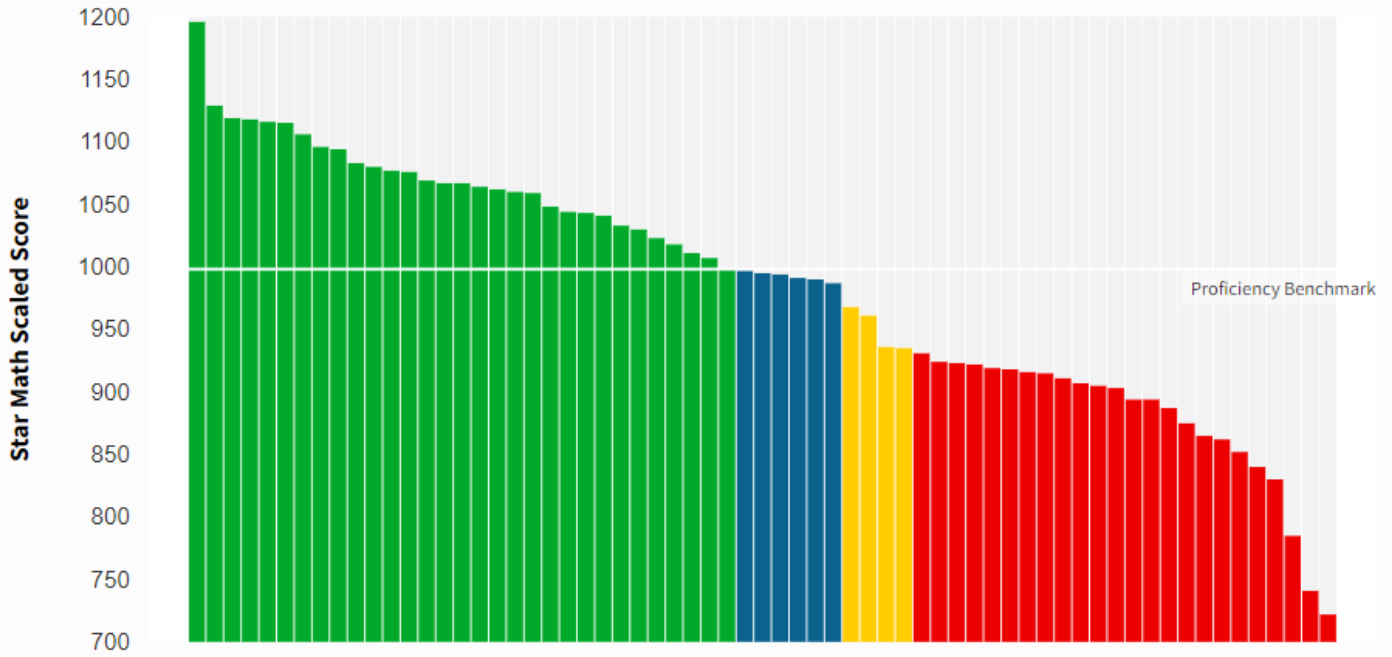

4th Grade STAR Math Testing

Fall 2022

Categories/Levels	Current Benchmark		Students	
	Scaled Score	Percentile Rank	Number	Percent
At/Above Benchmark				
At/Above Benchmark	At/Above 956 SS	At/Above 40 PR	28	46%
Category Total			28	46%
Below Benchmark				
On Watch	Below 956 SS	At/Below 39 PR	10	16%
Intervention	Below 934 SS	At/Below 24 PR	10	16%
Urgent Intervention	Below 895 SS	At/Below 9 PR	13	21%

5th Grade STAR Reading Testing

Fall 2022

Categories/Levels	Current Benchmark		Students	
	Scaled Score	Percentile Rank	Number	Percent
At/Above Benchmark				
■ At/Above Benchmark	At/Above 1020 SS	At/Above 40 PR	29	46%
Category Total			29	46%
Below Benchmark				
■ On Watch	Below 1020 SS	At/Below 39 PR	3	5%
■ Intervention	Below 992 SS	At/Below 24 PR	7	11%
■ Urgent Intervention	Below 948 SS	At/Below 9 PR	24	38%

5th Grade STAR Math Testing

Fall 2022

Categories/Levels	Current Benchmark		Students	
	Scaled Score	Percentile Rank	Number	Percent
At/Above Benchmark				
■ At/Above Benchmark	At/Above 998 SS	At/Above 40 PR	31	48%
Category Total			31	48%
Below Benchmark				
■ On Watch	Below 998 SS	At/Below 39 PR	6	9%
■ Intervention	Below 973 SS	At/Below 24 PR	4	6%
■ Urgent Intervention	Below 933 SS	At/Below 9 PR	24	37%