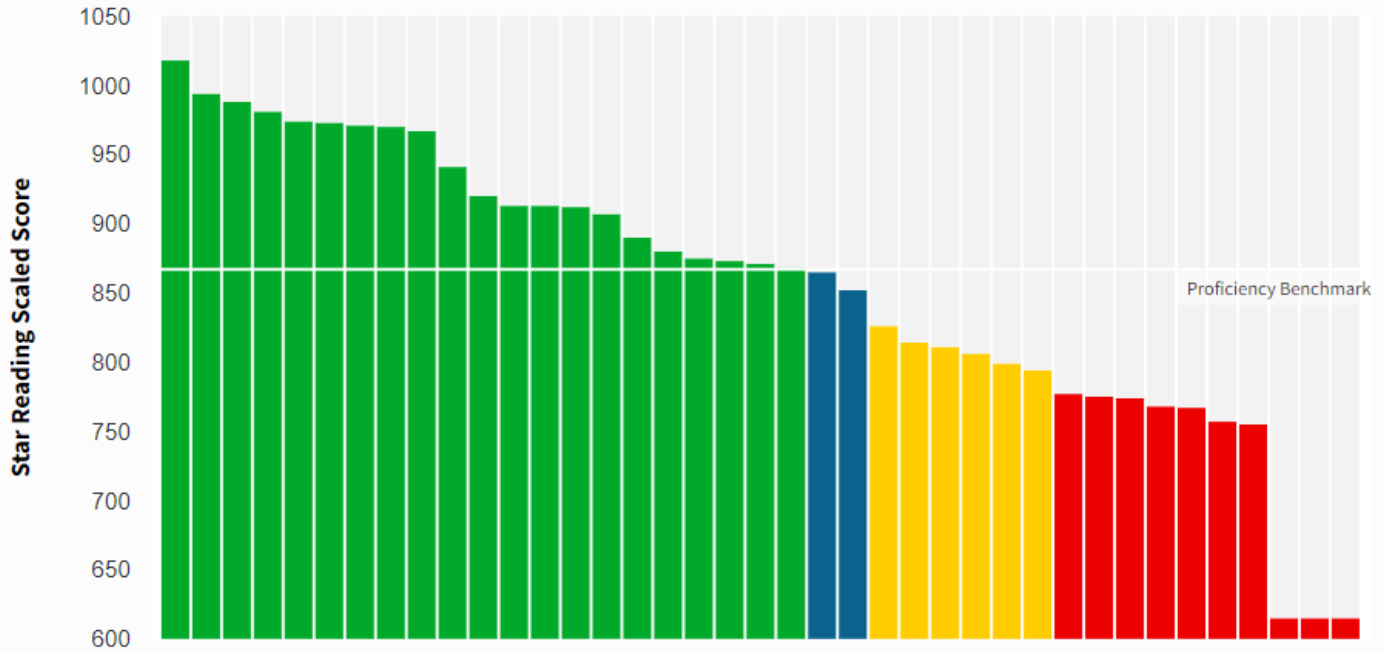

2nd Grade STAR Reading Testing

Fall 2022

Categories/Levels	Current Benchmark		Students	
	Scaled Score	Percentile Rank	Number	Percent
At/Above Benchmark				
■ At/Above Benchmark	At/Above 867 SS	At/Above 40 PR	21	54%
Category Total			21	54%
Below Benchmark				
■ On Watch	Below 867 SS	At/Below 39 PR	2	5%
■ Intervention	Below 835 SS	At/Below 24 PR	6	15%
■ Urgent Intervention	Below 794 SS	At/Below 9 PR	10	26%

2nd Grade STAR Math Testing

Fall 2022

Categories/Levels	Current Benchmark		Students	
	Scaled Score	Percentile Rank	Number	Percent
At/Above Benchmark				
■ At/Above Benchmark	At/Above 851 SS	At/Above 40 PR	27	57%
Category Total			27	57%
Below Benchmark				
■ On Watch	Below 851 SS	At/Below 39 PR	4	9%
■ Intervention	Below 829 SS	At/Below 24 PR	7	15%
■ Urgent Intervention	Below 793 SS	At/Below 9 PR	9	19%