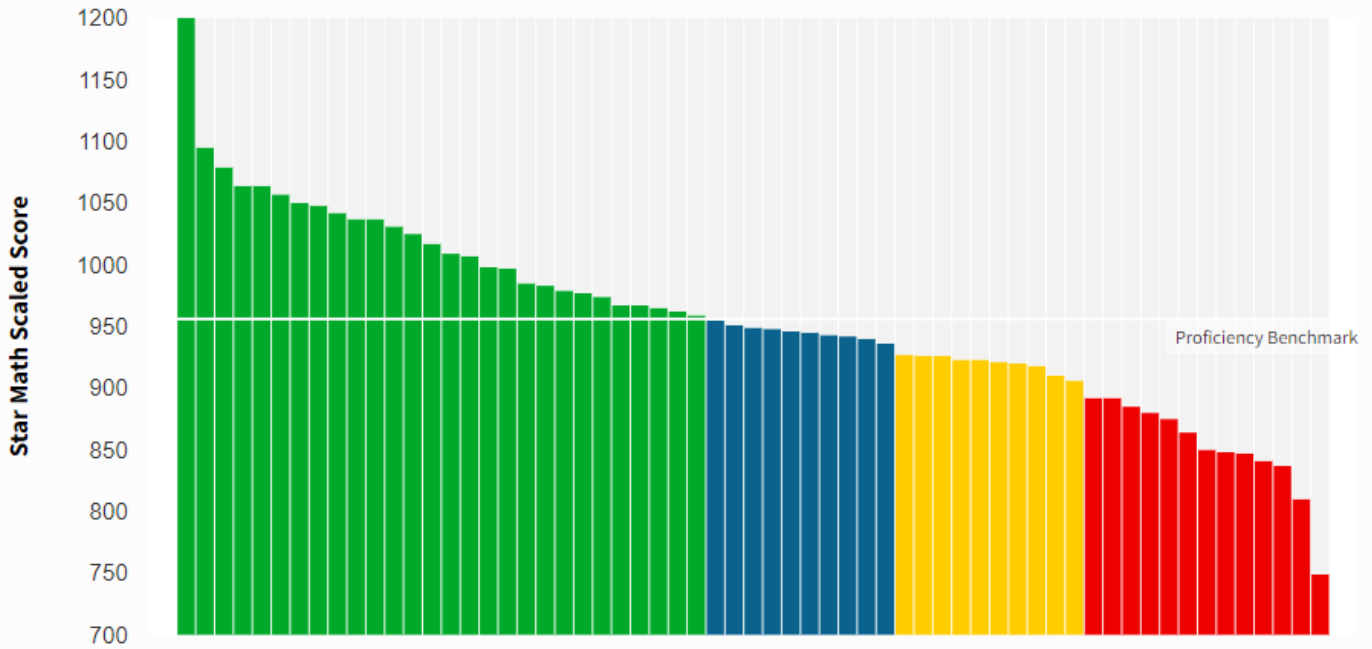

4th Grade STAR Reading Testing

Fall 2022

Categories/Levels	Current Benchmark		Students	
	Scaled Score	Percentile Rank	Number	Percent
At/Above Benchmark				
At/Above Benchmark	At/Above 982 SS	At/Above 40 PR	32	55%
Category Total			32	55%
Below Benchmark				
On Watch	Below 982 SS	At/Below 39 PR	7	12%
Intervention	Below 954 SS	At/Below 24 PR	6	10%
Urgent Intervention	Below 913 SS	At/Below 9 PR	13	22%

4th Grade STAR Math Testing

Fall 2022

Categories/Levels	Current Benchmark		Students	
	Scaled Score	Percentile Rank	Number	Percent
At/Above Benchmark				
At/Above Benchmark	At/Above 956 SS	At/Above 40 PR	28	46%
Category Total			28	46%
Below Benchmark				
On Watch	Below 956 SS	At/Below 39 PR	10	16%
Intervention	Below 934 SS	At/Below 24 PR	10	16%
Urgent Intervention	Below 895 SS	At/Below 9 PR	13	21%