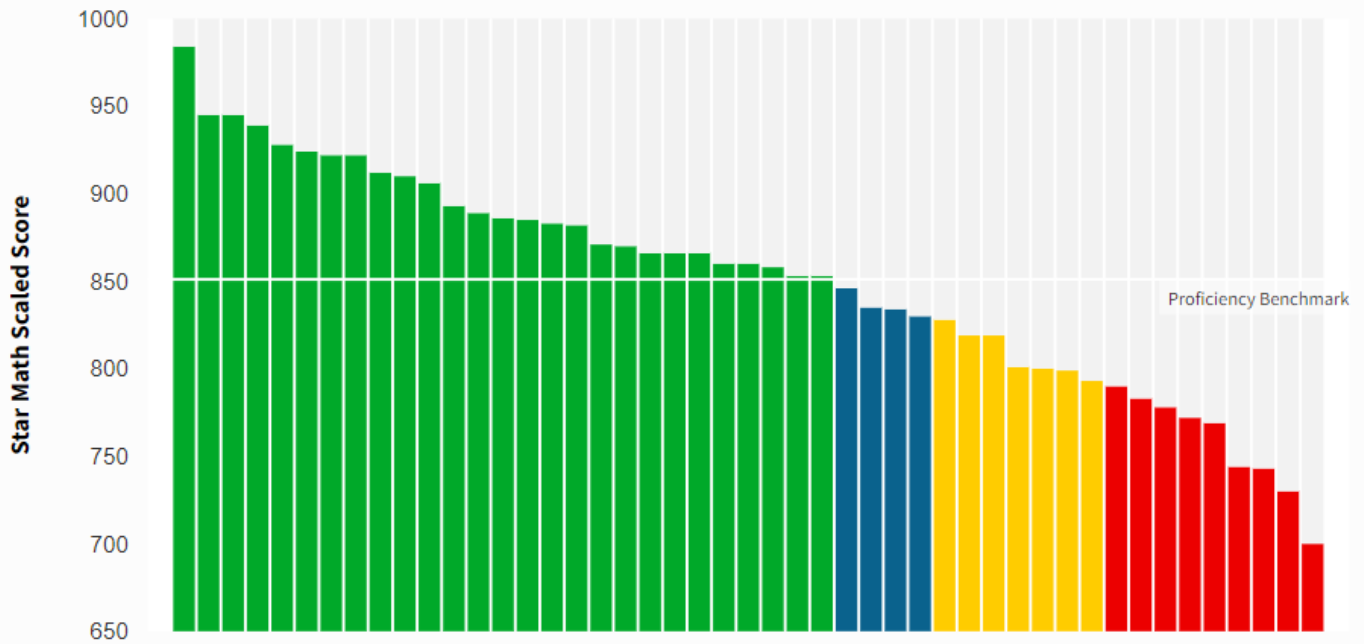

2nd Grade STAR Reading Testing

Fall 2022

Categories/Levels	Current Benchmark		Students	
	Scaled Score	Percentile Rank	Number	Percent
At/Above Benchmark				
■ At/Above Benchmark	At/Above 867 SS	At/Above 40 PR	21	54%
Category Total			21	54%
Below Benchmark				
■ On Watch	Below 867 SS	At/Below 39 PR	2	5%
■ Intervention	Below 835 SS	At/Below 24 PR	6	15%
■ Urgent Intervention	Below 794 SS	At/Below 9 PR	10	26%

2nd Grade STAR Math Testing

Fall 2022

Categories/Levels	Current Benchmark		Students	
	Scaled Score	Percentile Rank	Number	Percent
At/Above Benchmark				
■ At/Above Benchmark	At/Above 851 SS	At/Above 40 PR	27	57%
Category Total			27	57%
Below Benchmark				
■ On Watch	Below 851 SS	At/Below 39 PR	4	9%
■ Intervention	Below 829 SS	At/Below 24 PR	7	15%
■ Urgent Intervention	Below 793 SS	At/Below 9 PR	9	19%