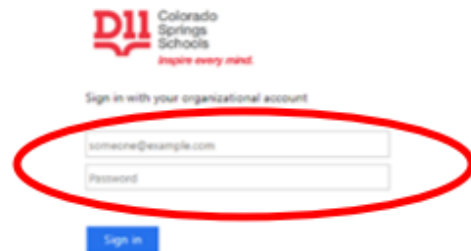

6. Enter your CSSD11 email address and network password to log in.
  (firstname.lastname@d11.org)