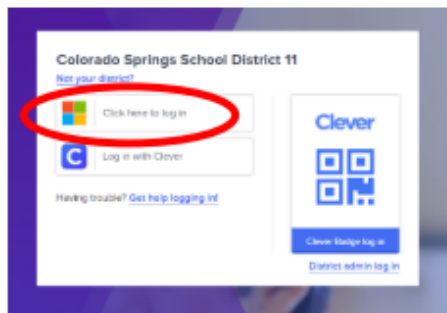

ICAP Instructions in Naviance

Doherty High School

1. Go to – <https://www.d11.org/doherty>
2. Hover over the “Counseling” tab at the top (or click the three horizontal lines if you are using a phone or tablet)
3. Click “Naviance/ICAP”
4. Click the link that says “Students click here to log onto Naviance”

5. Select “Click here to log in” next to the Windows icon