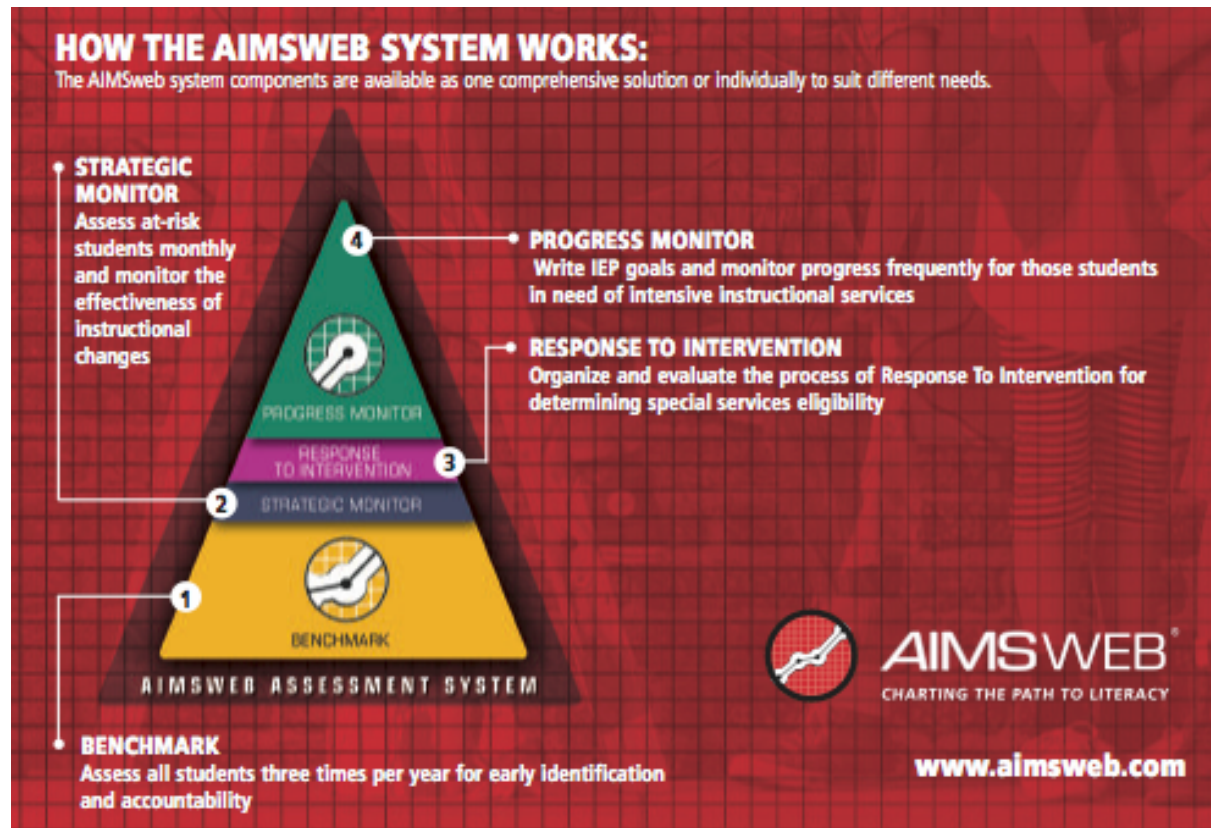

## AIMSweb in a Picture and a Sentence

AIMSweb is a 3-tier Progress Monitoring System based on direct, frequent and continuous student assessment which is reported to students, parents, teachers and administrators via a web based data management and reporting system for the purpose of determining response to instruction.